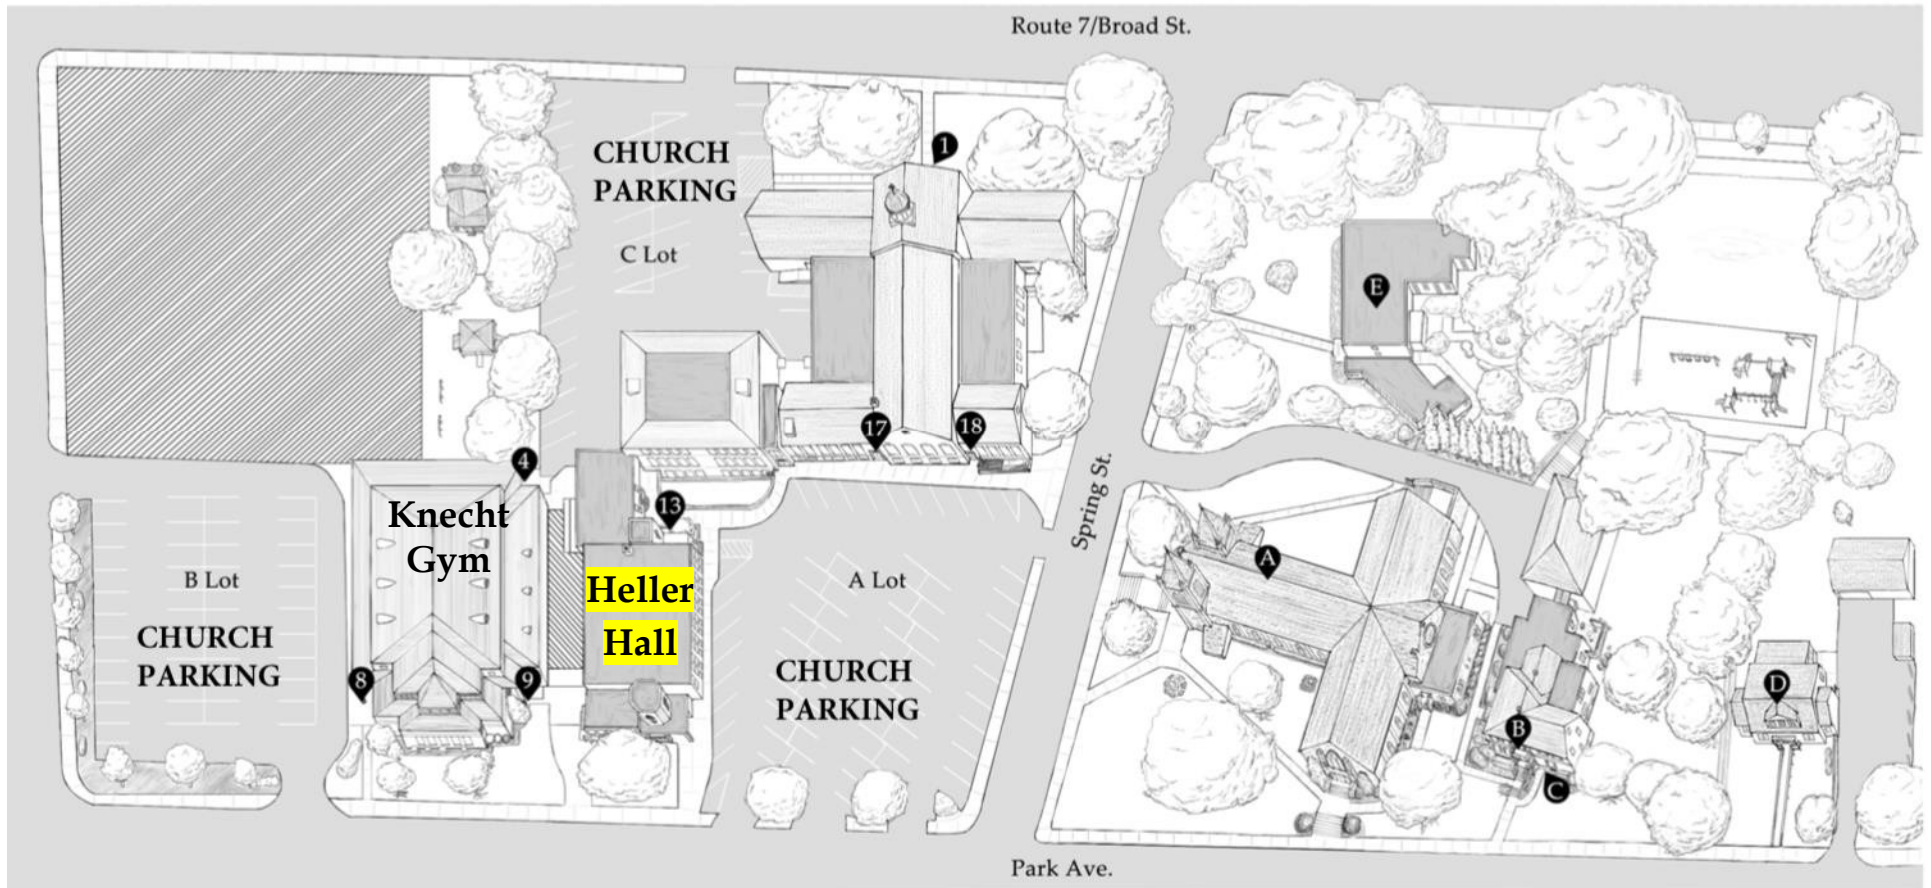

ST. JAMES CATHOLIC SCHOOL
830 W. BROAD ST.

ST. JAMES CATHOLIC CHURCH
905 PARK AVE.

School Key

- 1 - Main Entrance
- 4 - Primary Gym Entrance
- 8 & 9 - Conference Room Entrances
- 13 - Heller Hall
- 17 - Library & Art Room
- 18 - Cafeteria

Church Key

- A - St. James Catholic Church
- B - Rectory
- C - Rectory Office
- D - House of Ministries
- E - Convent