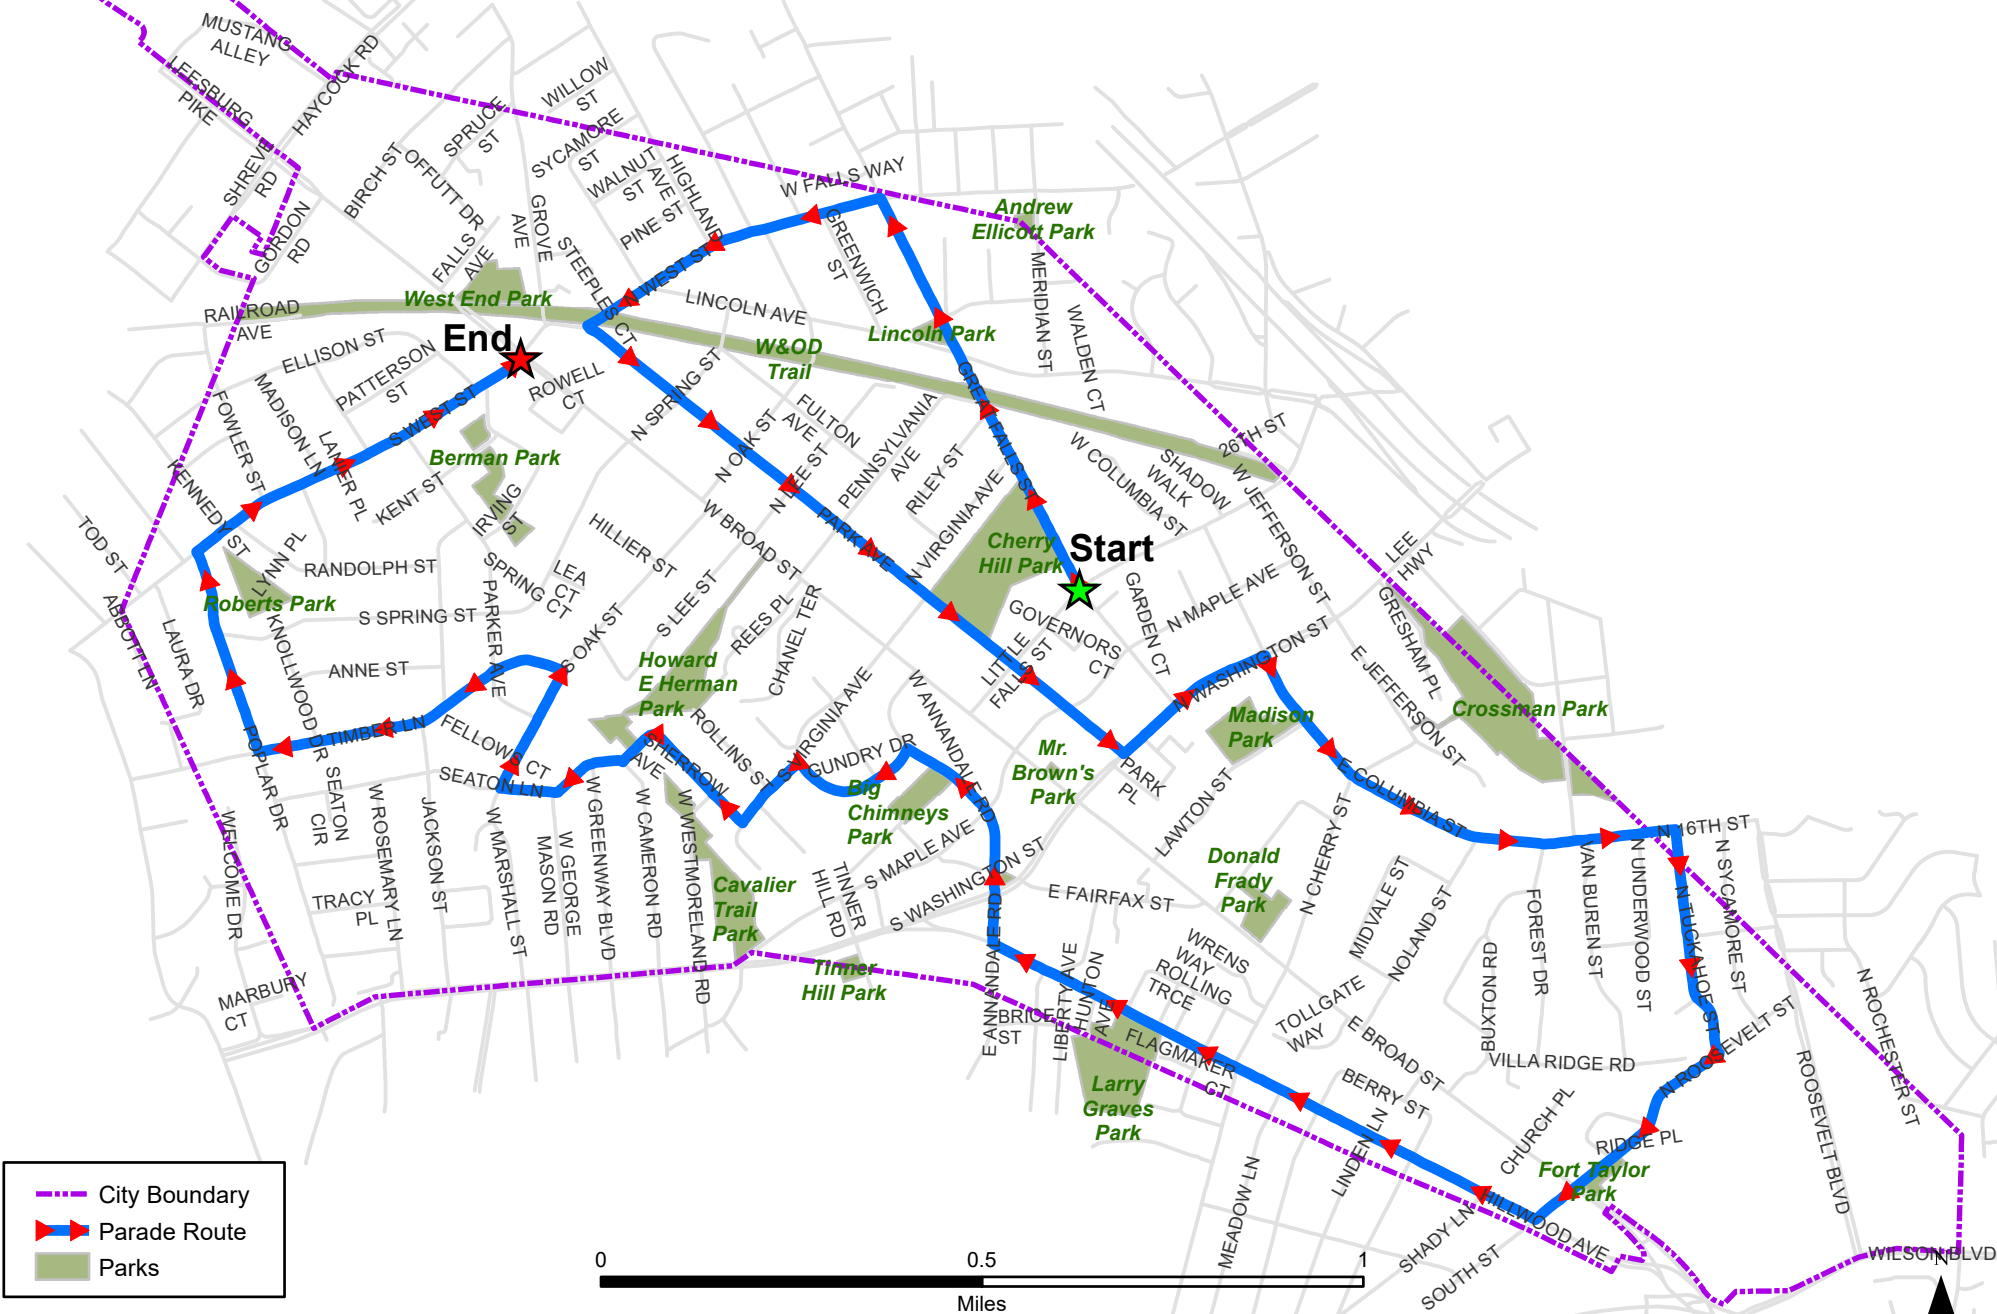

# City of Falls Church Memorial Day Parade Route 2021

- - - City Boundary
- ▶▶▶ Parade Route
- Parks

Updated by CFC GIS: 04/2021