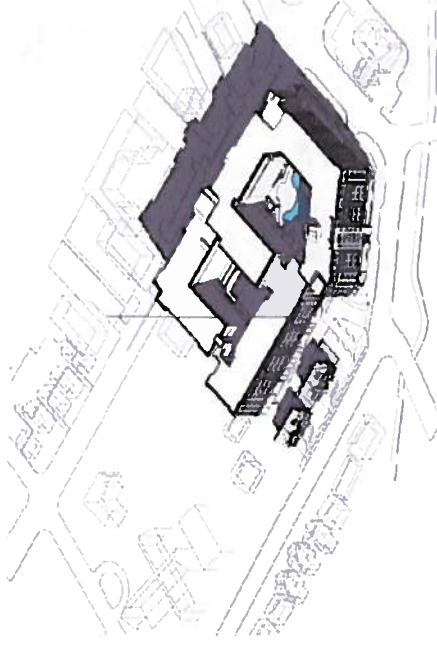

June 21st - 9 AM

June 21st - 12 PM

June 21st - 6 PM

September 21st - 9 AM

September 21st - 12 PM

September 21st - 5 PM

A5.1

Sun Study Summer Solstice & Fall Equinox

Spectrum | BROAD & WEST | Site Plan Submittal

BROAD AND WEST

streetsense.

streetsense.com